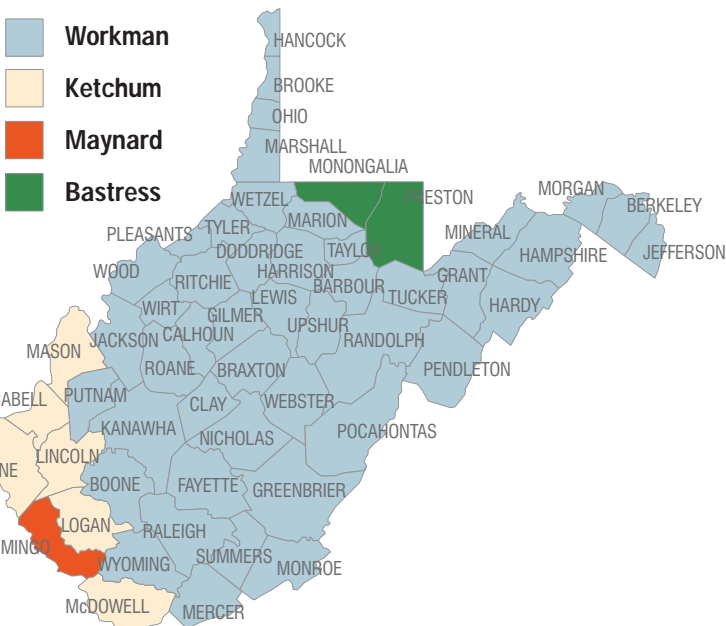

# County-by-county Supreme Court race results

With all 1,894 precincts reporting, here are the latest unofficial returns by county in the Democratic primary.

	All precincts reported	Maynard	Workman	Bastress	Ketchum
Barbour	22	913	1,270	766	1,027
Berkeley	66	2,743	6,343	2,593	3,194
Boone	37	1,592	3,908	1,358	2,762
Braxton	22	1,096	2,169	770	1,687
Brooke	27	1,683	2,599	1,348	2,226
Cabell	71	3,024	6,694	2,935	10,378
Calhoun	10	369	808	342	565
Clay	13	527	1,332	419	1,026
Doddridge	12	176	334	154	245
Fayette	39	2,990	6,409	2,098	3,606
Gilmer	12	489	1,001	386	589
Grant	15	181	255	231	151
Greenbrier	36	2,358	4,003	1,568	2,663
Hampshire	23	700	1,292	1,045	720
Hancock	28	1,949	2,865	1,952	2,615
Hardy	18	1,049	1,210	820	610
Harrison	89	4,187	8,418	4,160	5,678
Jackson	34	1,302	2,980	1,037	2,048
Jefferson	31	1,668	4,447	2,319	2,265
Kanawha	160	10,042	26,453	10,316	13,761
Lewis	24	901	1,713	738	1,057
Lincoln	35	1,344	2,209	982	3,170
Logan	35	2,735	4,220	1,804	4,266
Marion	76	3,518	6,504	5,854	4,799
Marshall	45	1,874	3,286	1,663	2,611
Mason	38	1,143	2,313	904	2,948
McDowell	42	1,978	2,208	558	2,211
Mercer	61	3,414	5,503	1,351	4,174